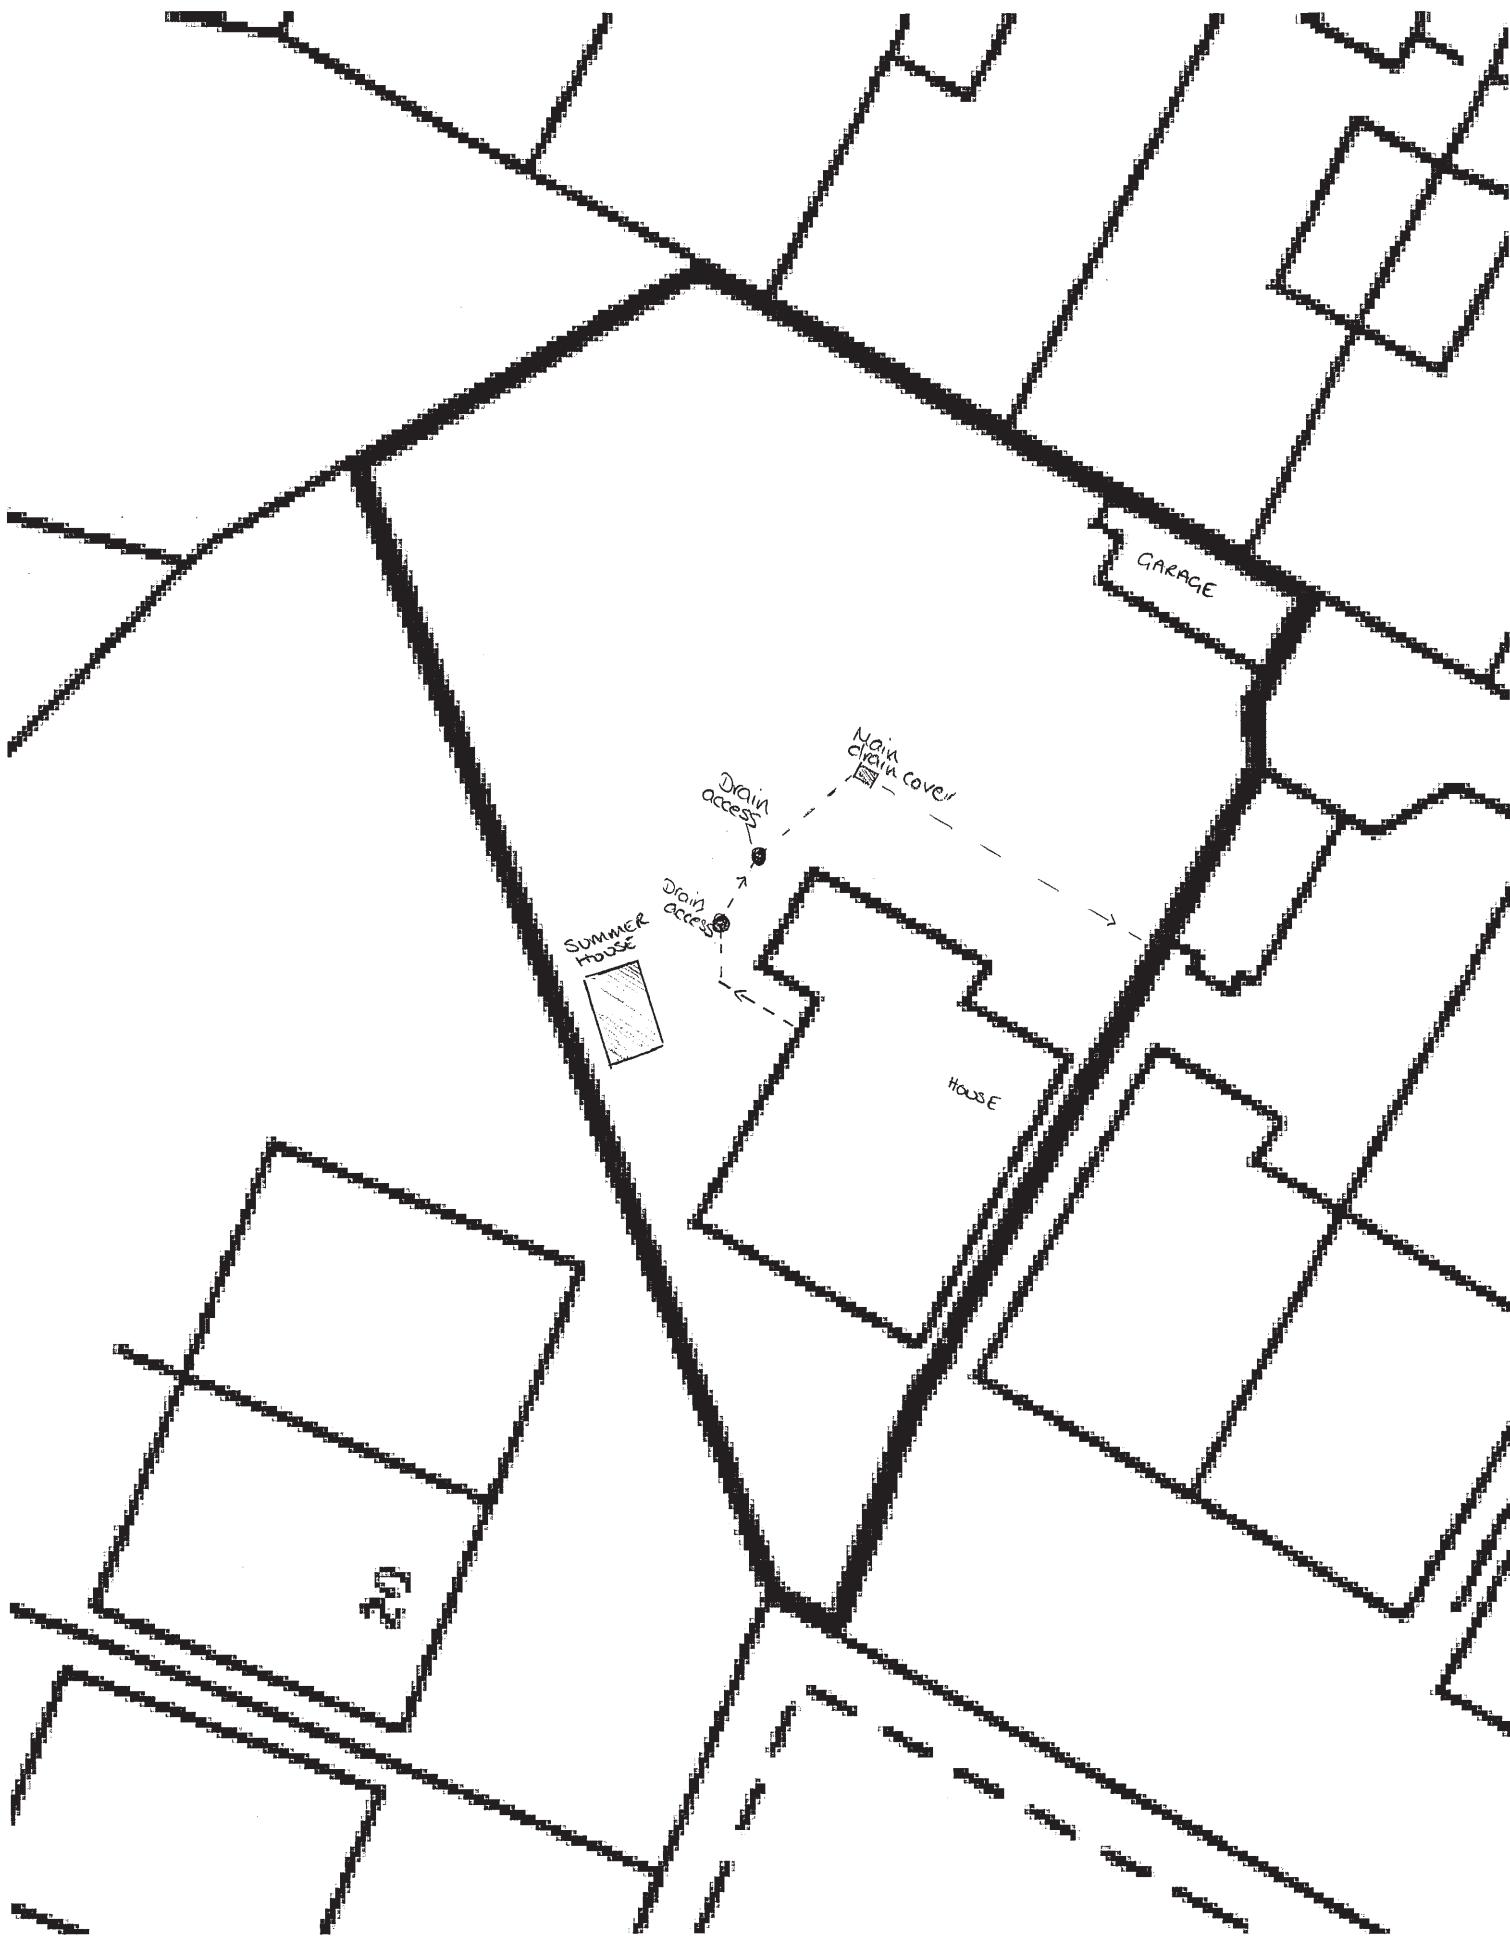

REFERENCE NUMBER:

FUL/2017/0270

SITE:

16 NASEBY CLOSE

1:1250

# Land Registry Official copy of title plan

Title number **WM868797**  
Ordnance Survey map reference **SP3777NW**  
Scale **1:1250**  
Administrative area **West Midlands : Coventry**

©Crown Copyright. Produced by Land Registry. Reproduction in whole or in part is prohibited without the prior written permission of Ordnance Survey. Licence Number 100026316.