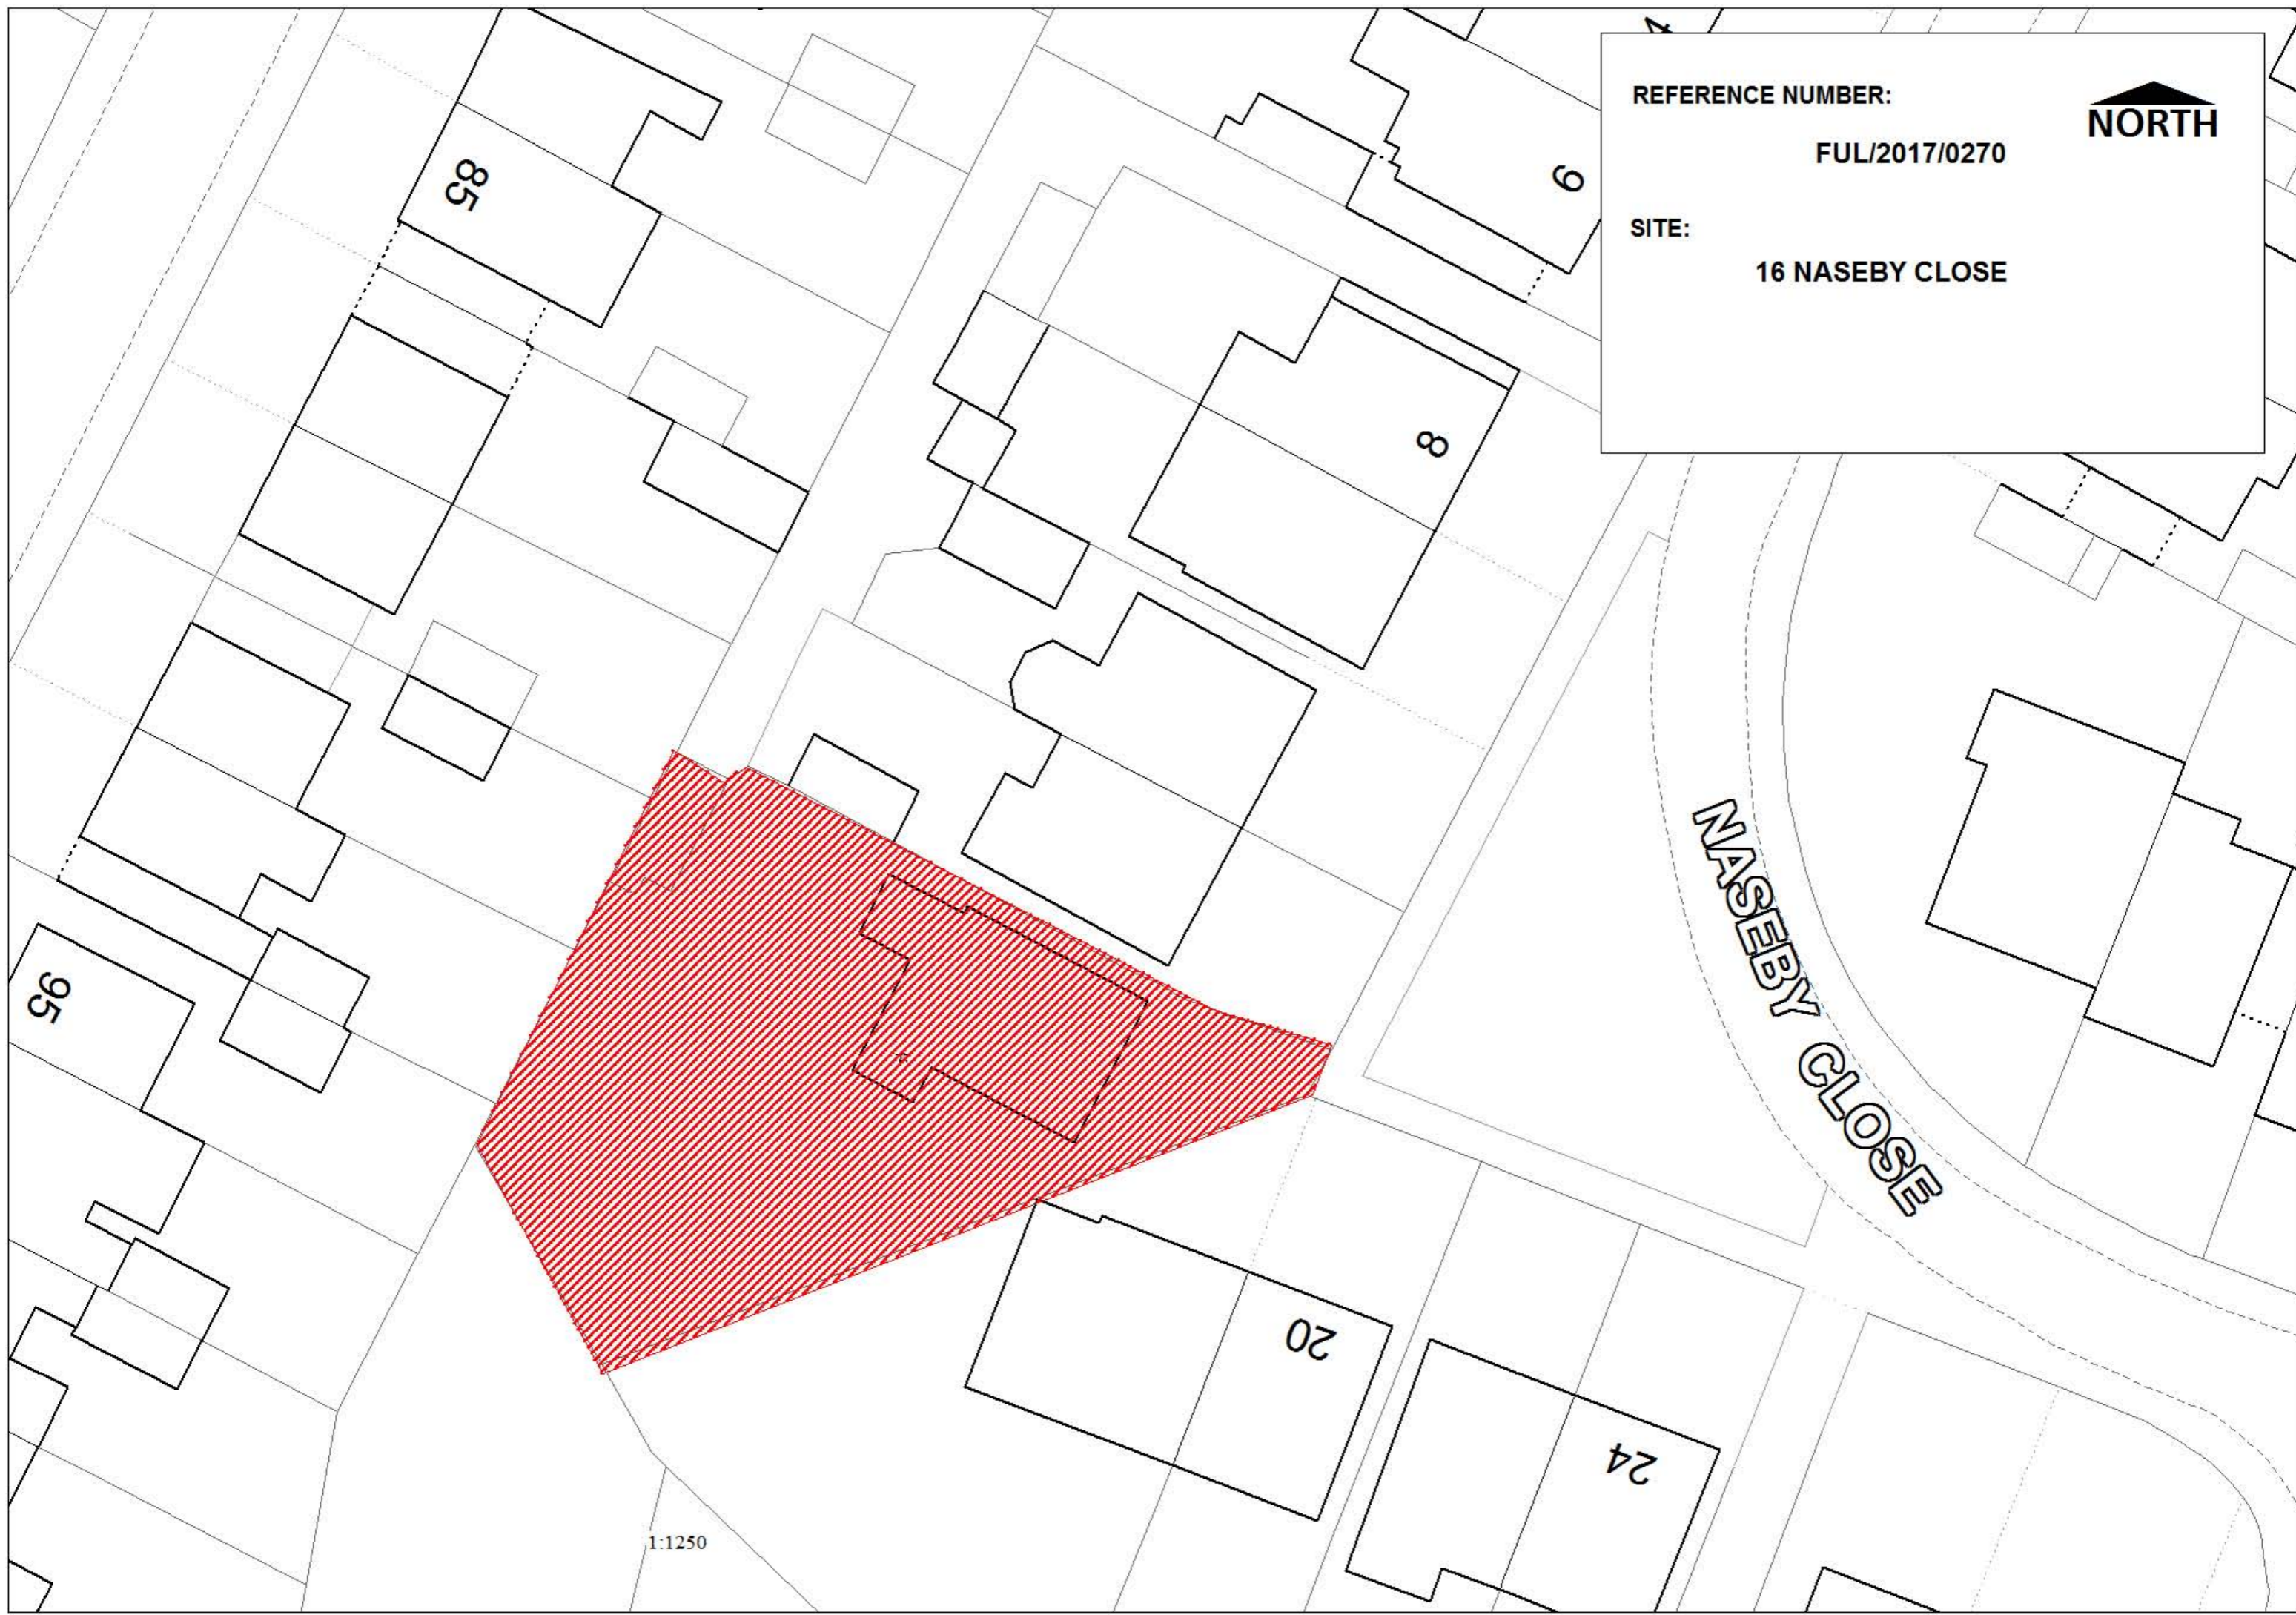

REFERENCE NUMBER:

FUL/2017/0270

SITE:

16 NASEBY CLOSE

1:1250

# Land Registry Official copy of title plan

Title number **WM868797**  
Ordnance Survey map reference **SP3777NW**  
Scale **1:1250**  
Administrative area **West Midlands : Coventry**

©Crown Copyright. Produced by Land Registry. Reproduction in whole or in part is prohibited without the prior written permission of Ordnance Survey. Licence Number 100026316.